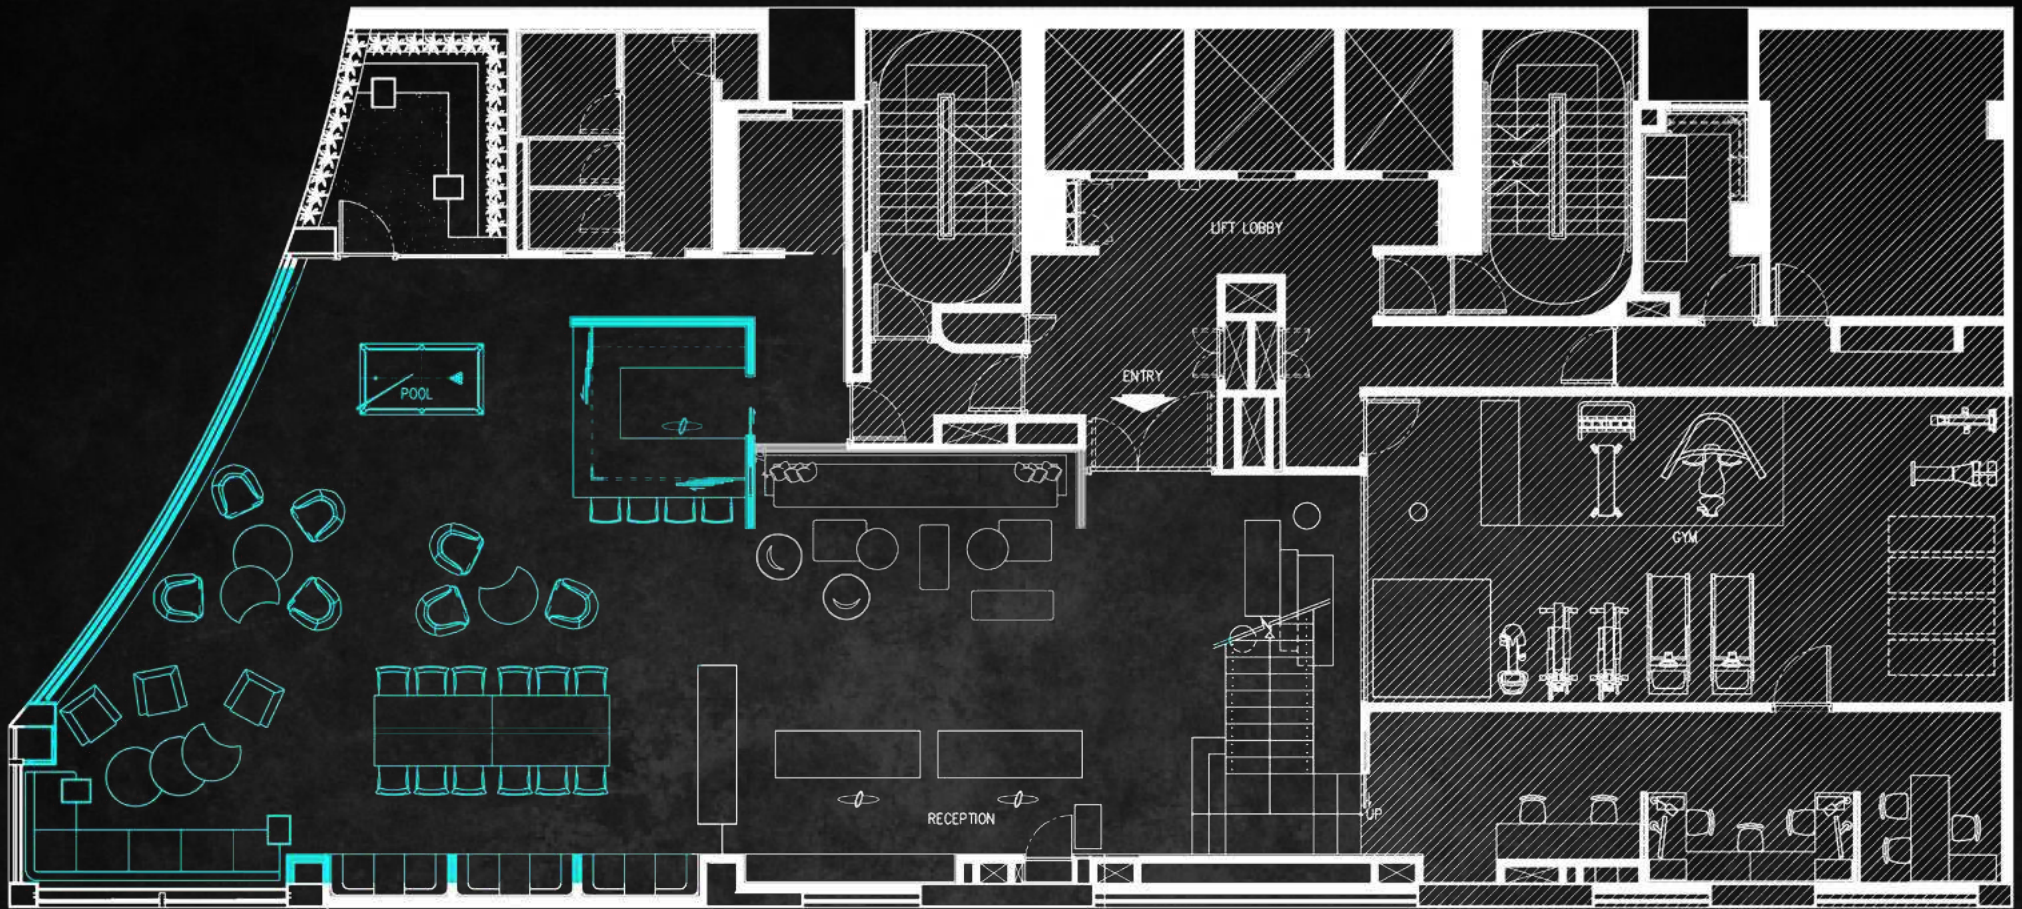

FLOORPLAN KOMUNE LOUNGE

DIMENSIONS
116.7m² / 1256ft²

CAPACITY
Community Table **12 seats**
Casual seating **28 seats**
TOTAL 40 seats

MAXIMUM STANDING 60PAX