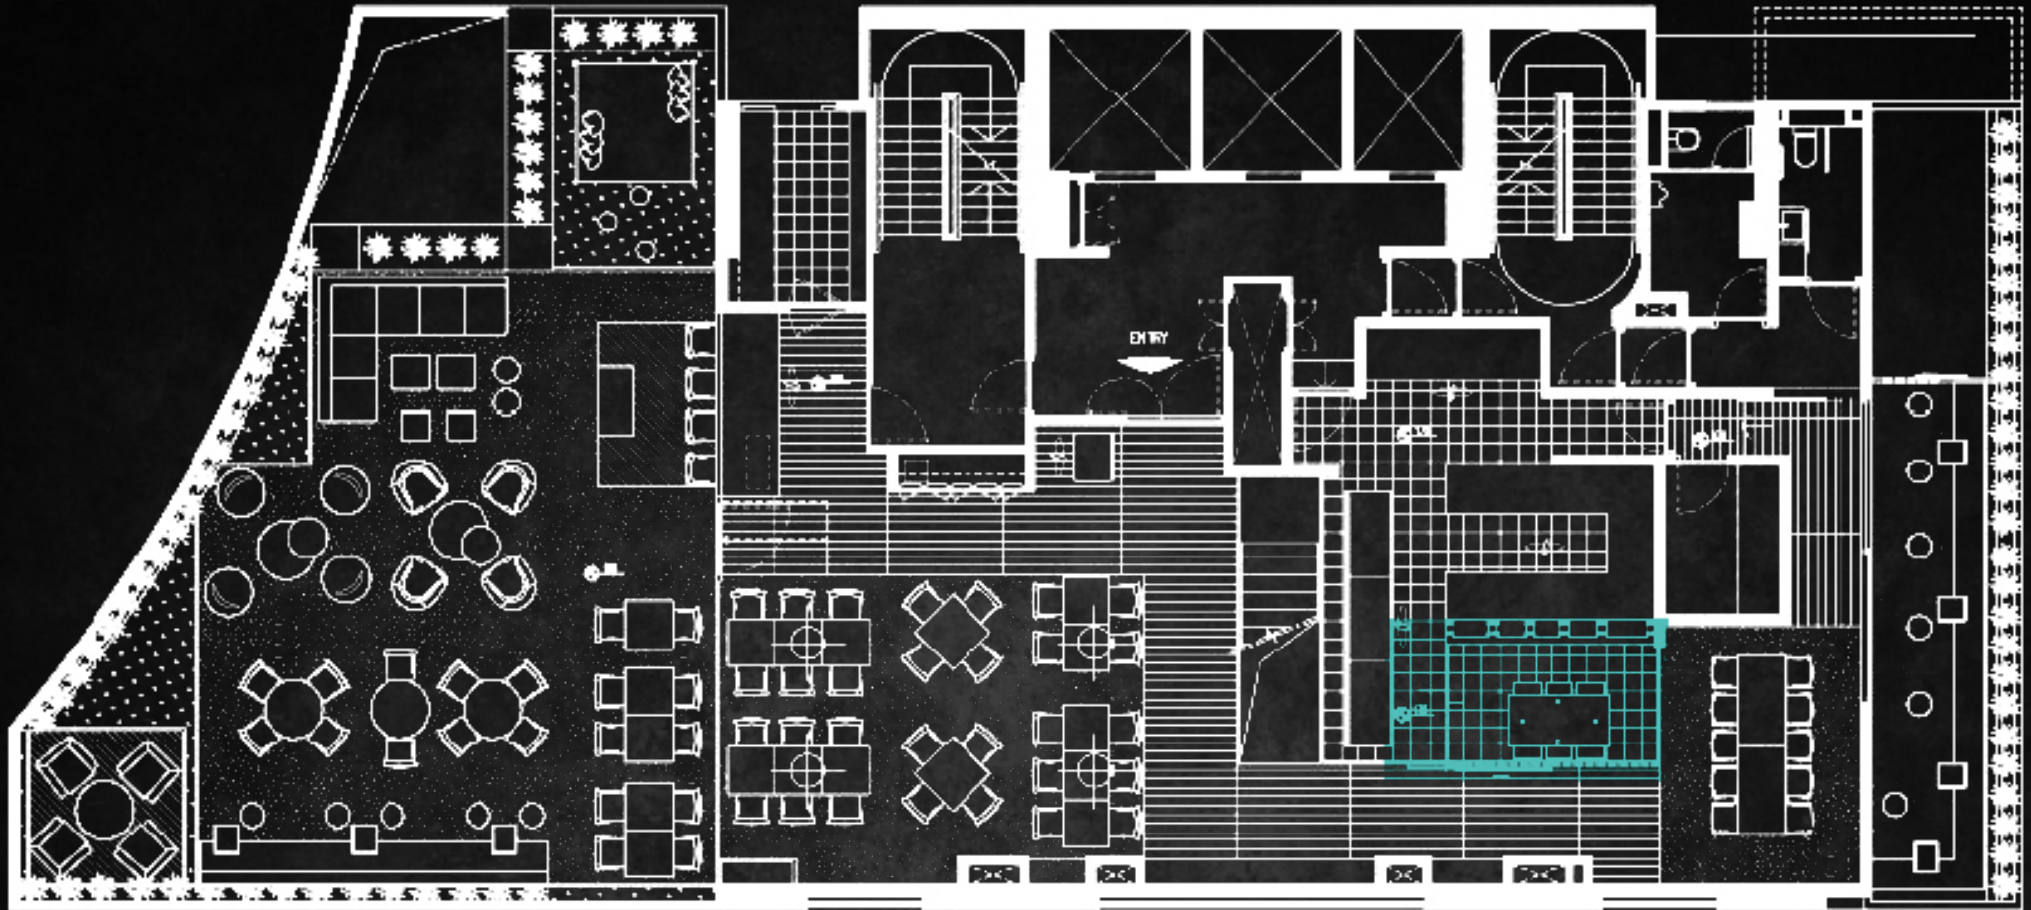

# CHEF'S TABLE

INTIMATE SPACE AT THE  
CHEF'S KITCHEN  
FOR SPECIAL TASTINGS

**DIMENSION**  
8.2m<sup>2</sup> / 88ft<sup>2</sup>

**CAPACITY**  
6 seats

**FLOORPLAN**  
**CHEF'S**  
**TABLE**

**DIMENSION**  
8.2m<sup>2</sup> / 88ft<sup>2</sup>