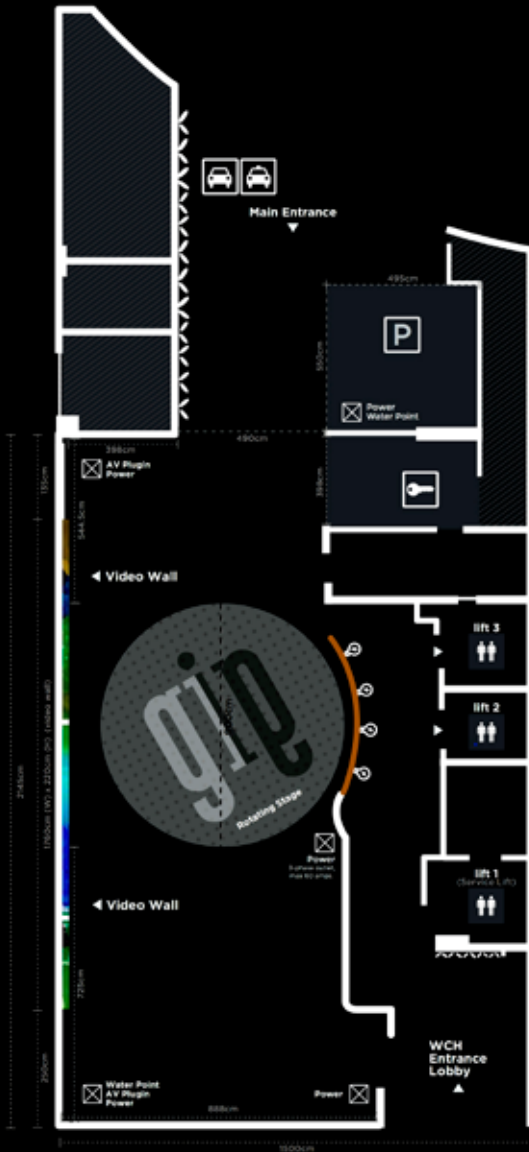

The 375sqm venue is everything and anything you want it to be. Whether your creativity calls for a space with an ‘underground’ feel, or one that projects mind-blowing visuals on the G.I.G room’s 1800x200cm projection wall, the space is sure to make your next event stand out in one of the most hip and upcoming destinations in Hong Kong.

URBAN ARTISTIC HANGOUT,
PERFECT FOR PARTIES
AND EXHIBITIONS

DIMENSION

188m² / 2032ft²

CAPACITY

STANDING **200pax** freestanding

FEATURING

- State-of-the-art AV System with 7.1 surround sound
- Stunning 10 meter video projection wall (can be extended to 18 meters, please enquire further)
- Turntable rotating stage
- AC Proof staging curtains
- Convenient 3.5m road level access
- Full service bar & catering
- Ovolo free super speed Wi-Fi

FLOORPLAN G.I.G

DIMENSION
188m² / 2032ft²

CAPACITY
STANDING 200pax freestanding

THE PERFECT SPACE FOR ...

- Music Concerts
- Fashion Shows
- Product launches
- Art Exhibitions
- Photo & Video shoots
- Film Screenings
- Aerial performance showcase
- Holiday/ After parties
- Conferences & Seminars
- Health & Wellness Events
- Award Cereminues