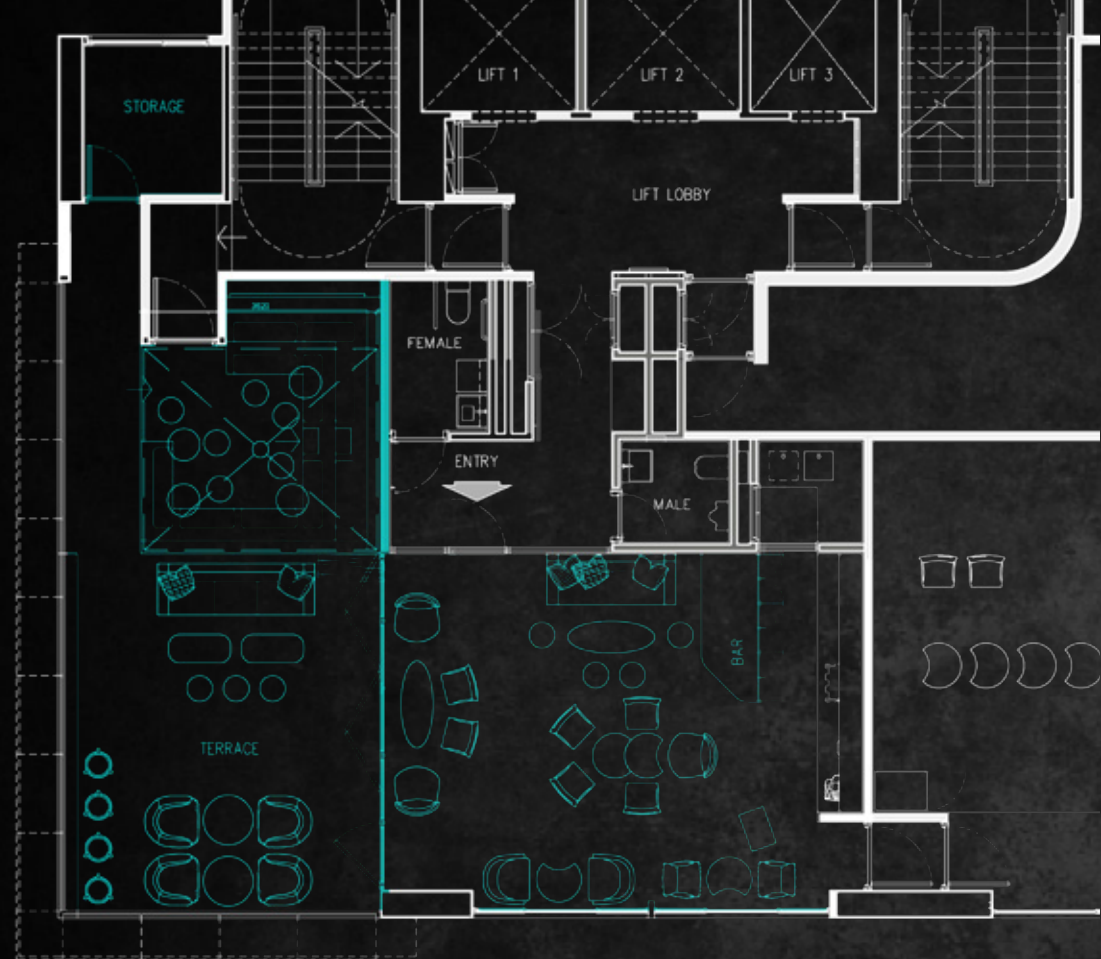

FLOORPLAN KOMUNE ABOVE

(LOUNGE LAYOUT)

DIMENSION

INDOOR 23.5m² / 253ft²
TERRACE 39.3m² / 423ft²

CAPACITY

INDOOR 20 seats
TERRACE 40 seats
TOTAL 60 seats

FLOORPLAN KOMUNE ABOVE

(MEETING LAYOUT)