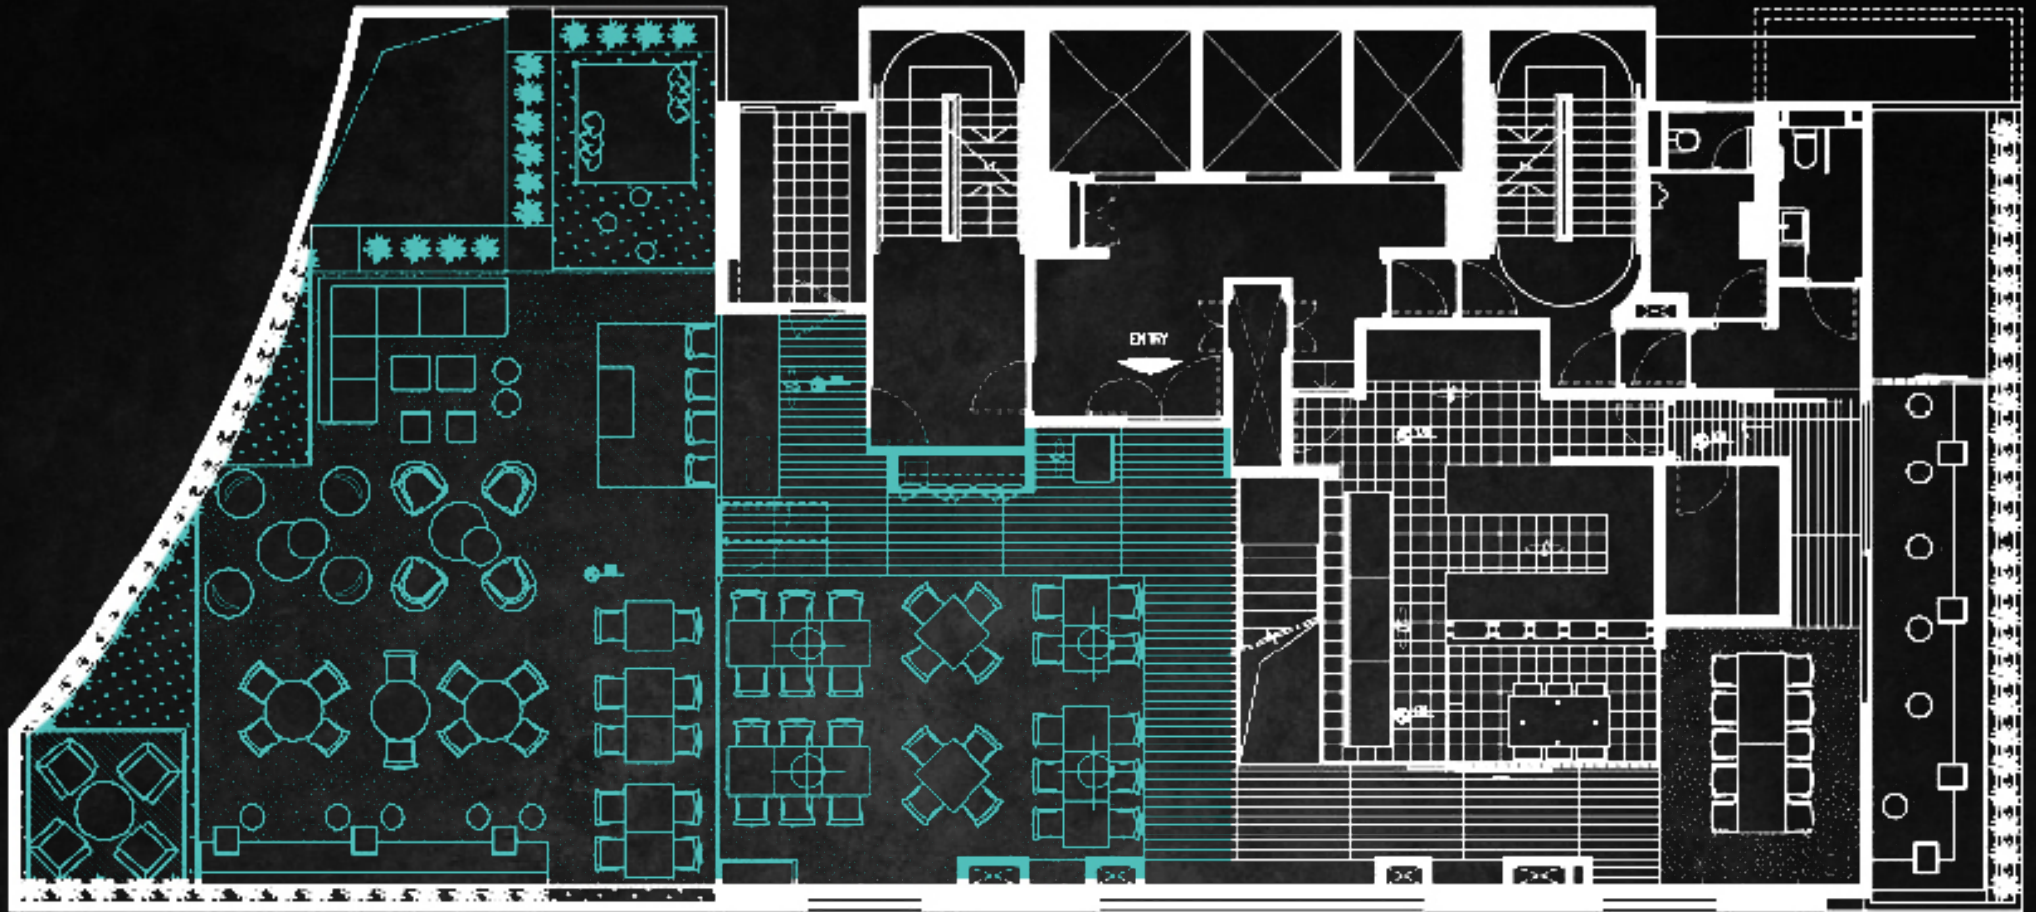

FLOORPLAN KOMUNE

DIMENSION

TERRACE 116.7m² / 1256ft²

INTERNAL 258m² / 2777ft²

CAPACITY

DINING TABLES 56 seats

(indoor 46 + outdoor 10)

CASUAL SEATING 28 seats

TOTAL 84 seats

MAXIMUM STANDING 120 PAX