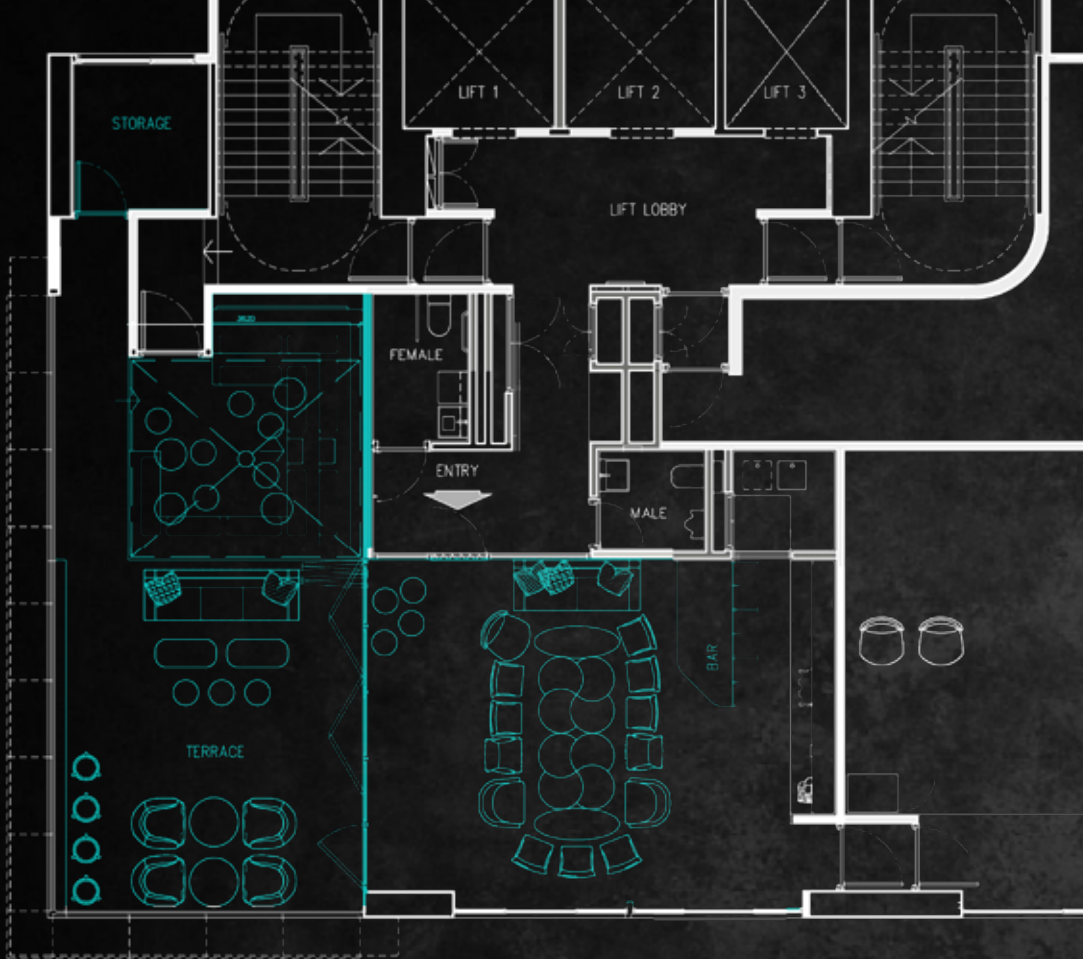

FLOORPLAN KOMUNE ABOVE

(LOUNGE LAYOUT)

DIMENSION

INDOOR 23.5m² / 253ft²
TERRACE 39.3m² / 423ft²

CAPACITY

INDOOR 20 seats
TERRACE 40 seats
TOTAL 60 seats

FLOORPLAN KOMUNE ABOVE

(MEETING LAYOUT)

DIMENSION
INDOOR 23.5m² / 253ft²
TERRACE 39.3m² / 423ft²

CAPACITY
INDOOR 18-20 seats
(depend on setting)
TERRACE 40 seats
TOTAL 60 seats

BEFORE WE DIG IN, WE DRINK UP!

B&F is the way we roll at Komune. Our beverage menu has been carefully crafted with the artistic touch of the Cocktail Professors. To get an 'A' in their school of mixology, the flavors must tell a story.