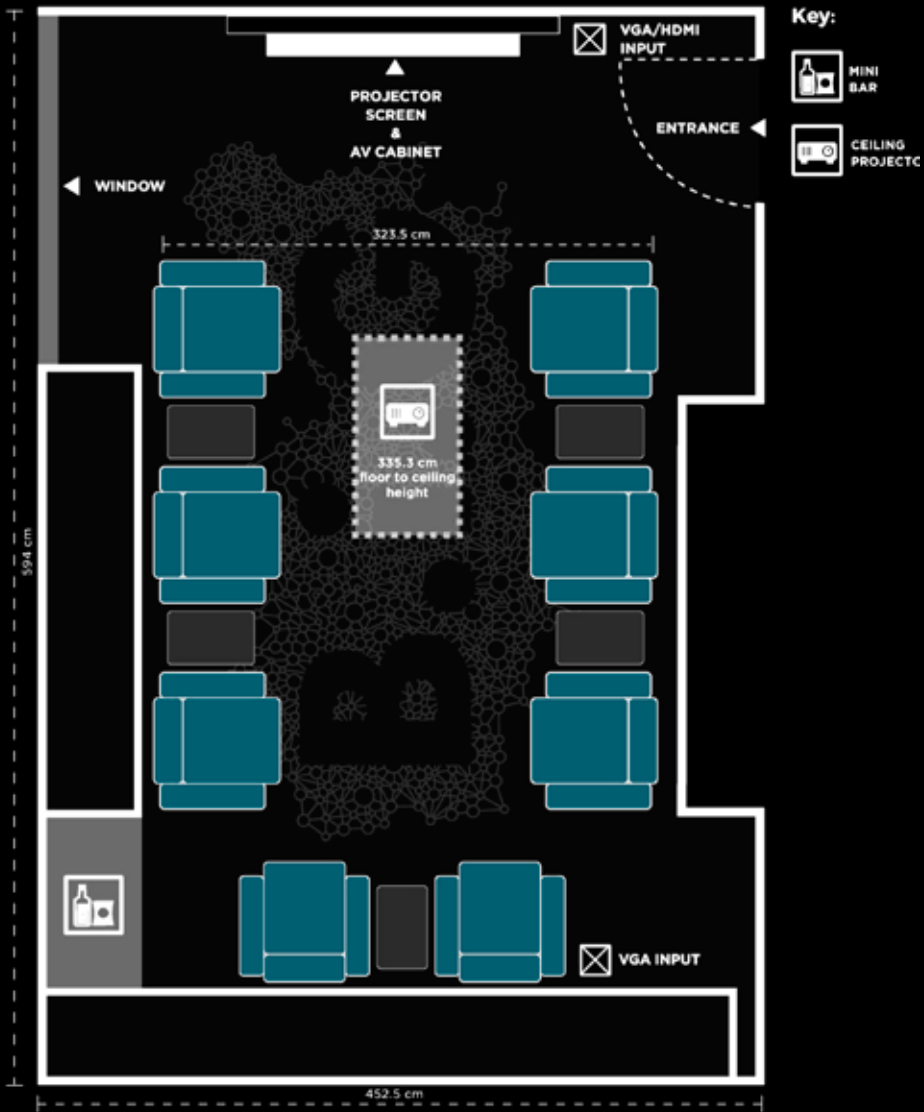

CREATIVE SPACE FOR BRAINSTORMS, THINK TANKS, AND OFF-SITES

EQUIPMENTS

- Wireless projection
- Bose 5.1 surround sound system
- Flip chart and stationery
- Apple TV
- Cable TV
- Refreshment station
- Blu-Ray DVD player
- Complimentary WiFi
- Free minibar
- Glassboard with markers
- Xbox and games

THE PERFECT SPACE FOR ...

- Think tank sessions
- Business presentations
- Makeup / Changing room
- Training sessions
- Executive interviews
- Exam Room
- Team-building workshops
- Movie screening
- Product demonstrations
- Focus groups

FLOORPLAN B.I.G

DIMENSION
26m² / 280ft²

CAPACITY
8 seats