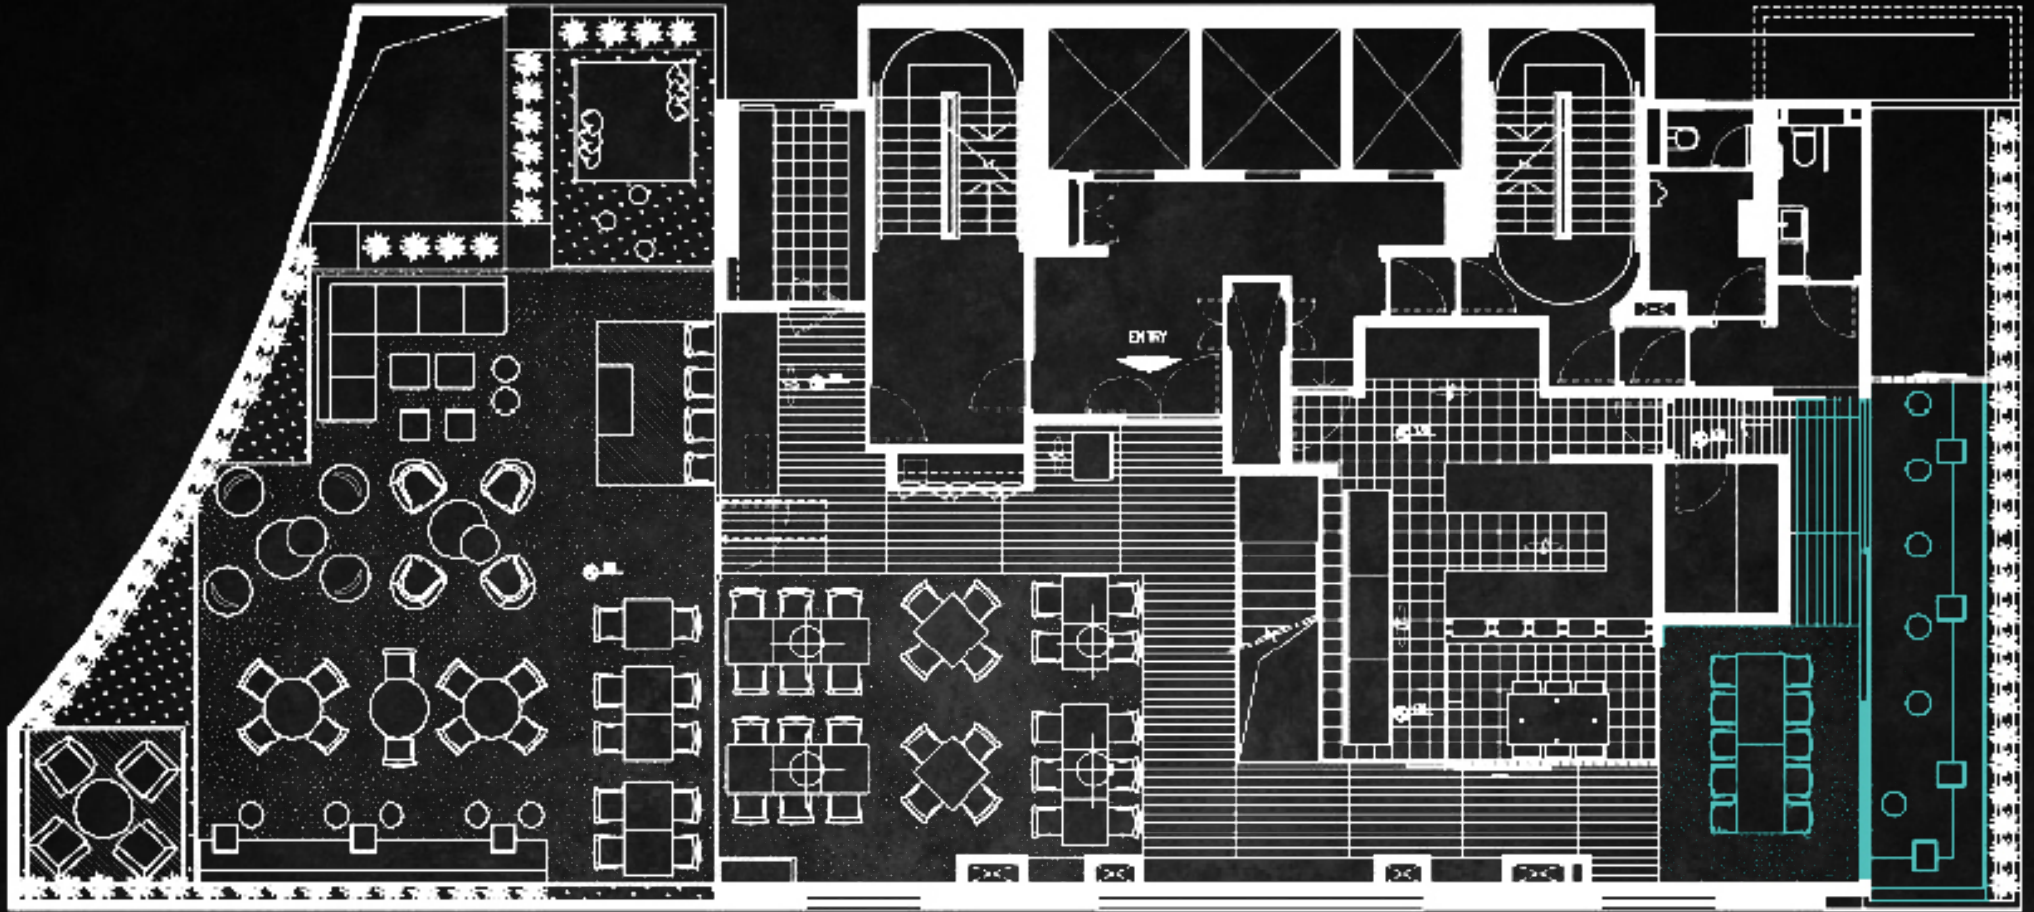

FLOORPLAN THE KORNER

DIMENSION

TERRACE 14.6m² / 157ft²

INTERIOR 13.5m² / 145ft²

CAPACITY

INTERIOR 12 seats

THE PERFECT SPACE FOR ...

- Private dining
- Small group celebration dining
- Personalization group dining
- Business lunches