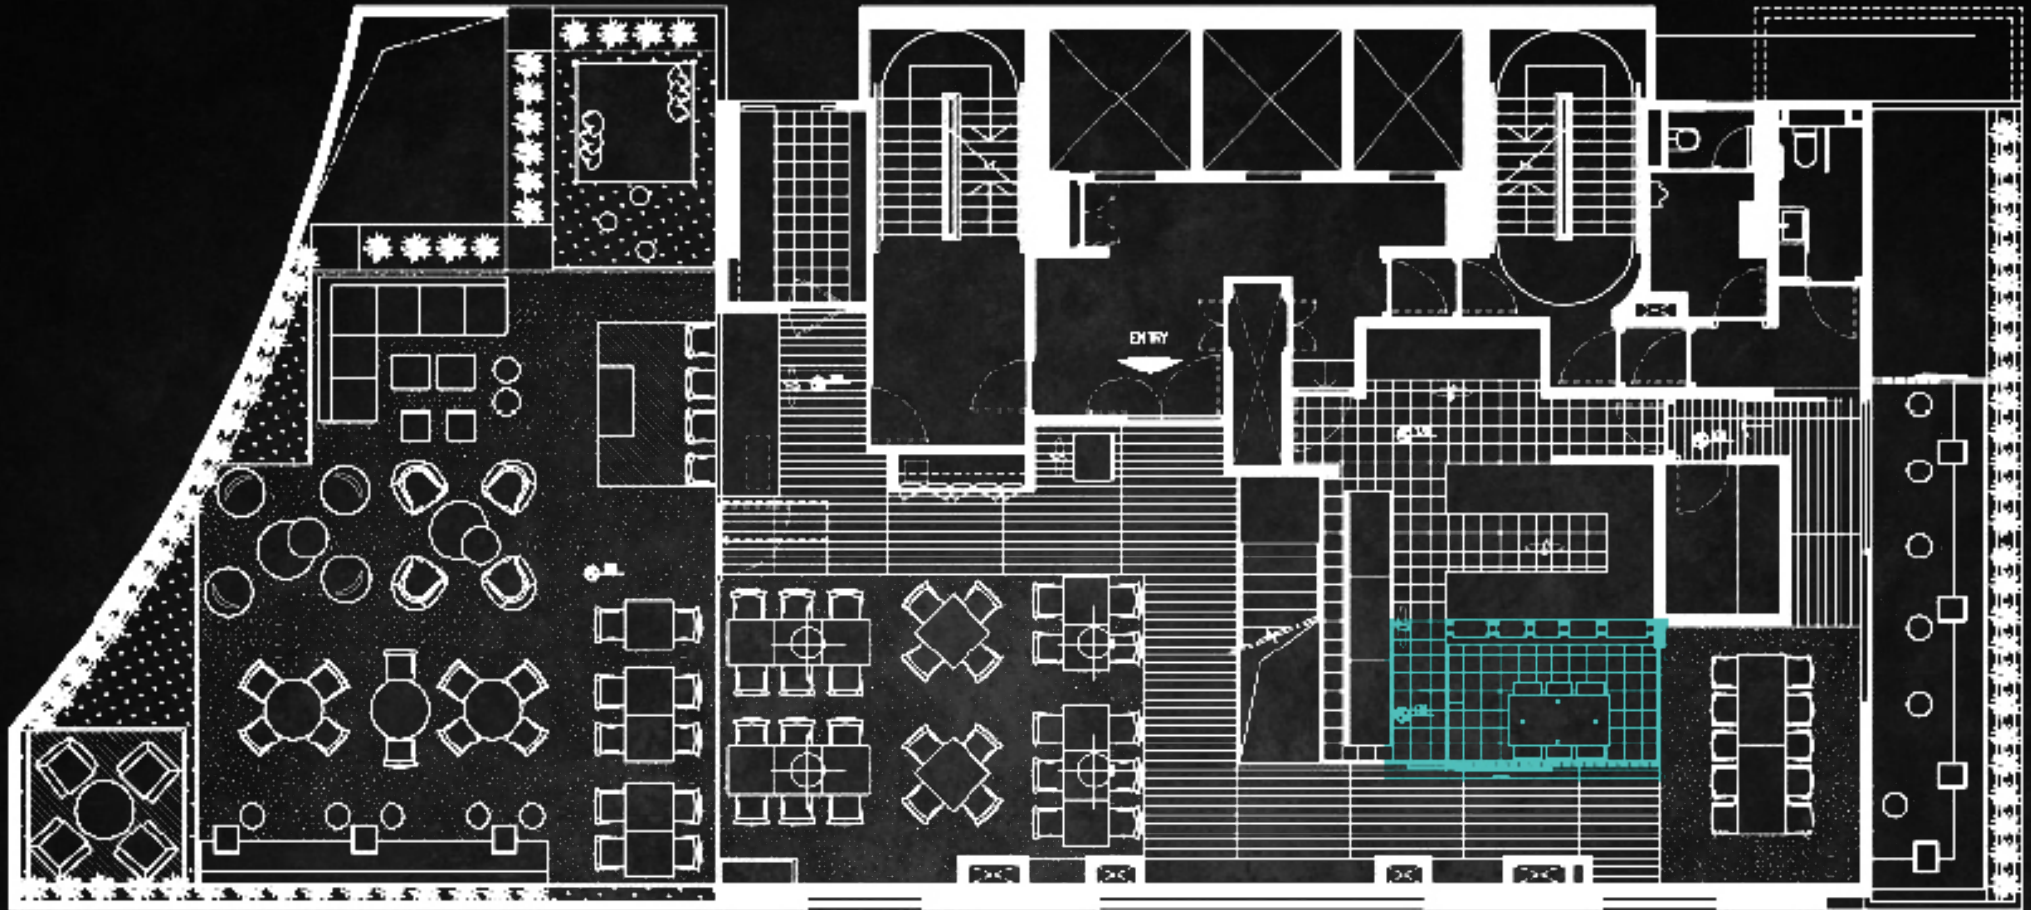

DINING TABLES 56 seats

(indoor 46 + outdoor 10)

CASUAL SEATING 28 seats

TOTAL 84 seats

MAXIMUM STANDING 120 PAX

THE PERFECT SPACE FOR ...

- Romantic dinners
 - Birthday parties
 - Business lunches
 - Team-building workshops
 - Fashion presentation events
 - Hangover-curing Sunday brunches
- ...ahhh you're spoiled for choices !!!

CHEF'S TABLE

INTIMATE SPACE AT THE
CHEF'S KITCHEN
FOR SPECIAL TASTINGS

DIMENSION
8.2m² / 88ft²

CAPACITY
6 seats

FLOORPLAN
CHEF'S
TABLE

DIMENSION
8.2m² / 88ft²

CAPACITY
PRIVATE TEERRACE
INTERIOR 12 seats

MAXIMUM STANDING 20PAX