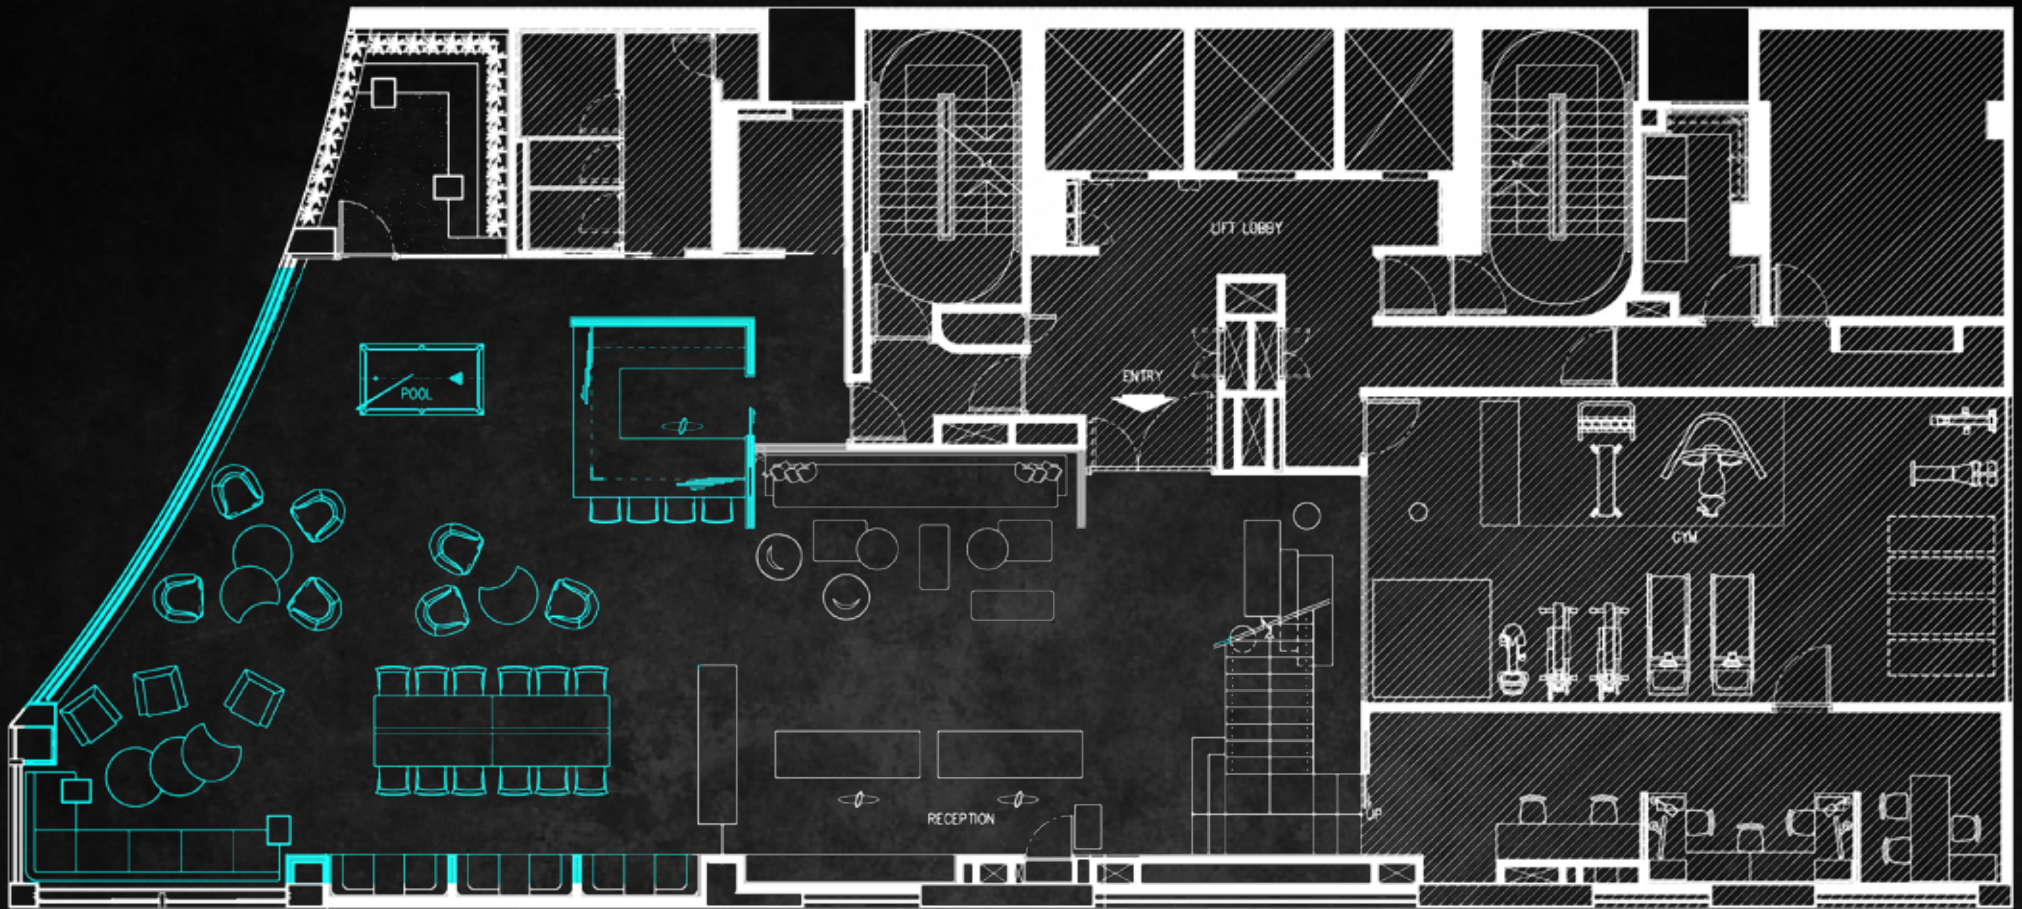

DIMENSION

116.7m² / 1256ft²

CAPACITY

Kommunity Table **12 seats**

Casual seating **28 seats**

TOTAL **40 seats**

MAXIMUM STANDING **60PAX**

FLOORPLAN KOMUNE LOUNGE

DIMENSION
116.7m² / 1256ft²

CAPACITY
Community Table **12 seats**
Casual seating **28 seats**
TOTAL 40 seats

MAXIMUM STANDING **60PAX**

THE PERFECT SPACE FOR ...

- Romantic dinners
 - Birthday parties
 - Business lunches
 - Team-building workshops
 - Fashion presentation events
 - Hangover-curing Sunday brunches
- ...ahhh you're spoiled for choices !!!