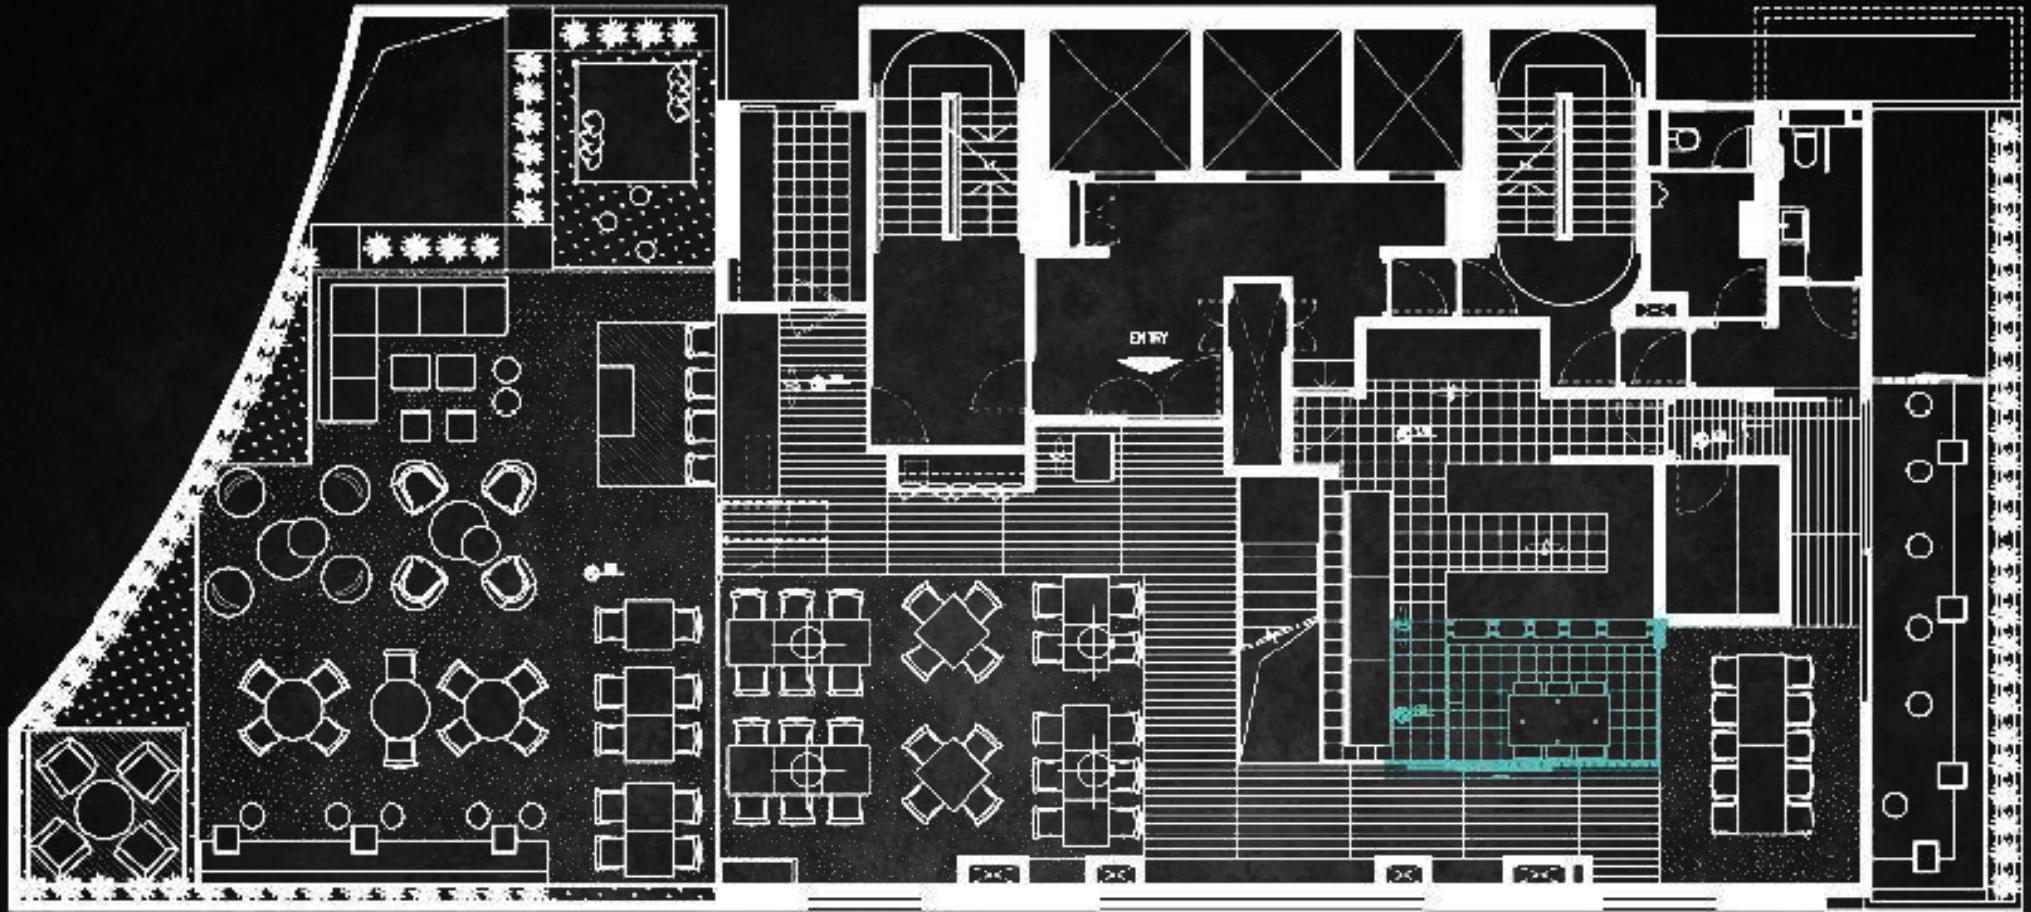

# CHEF'S TABLE

INTIMATE SPACE AT THE  
CHEF'S KITCHEN  
FOR SPECIAL TASTINGS

**DIMENSION**  
8.2m<sup>2</sup> / 88ft<sup>2</sup>

**CAPACITY**  
6 seats