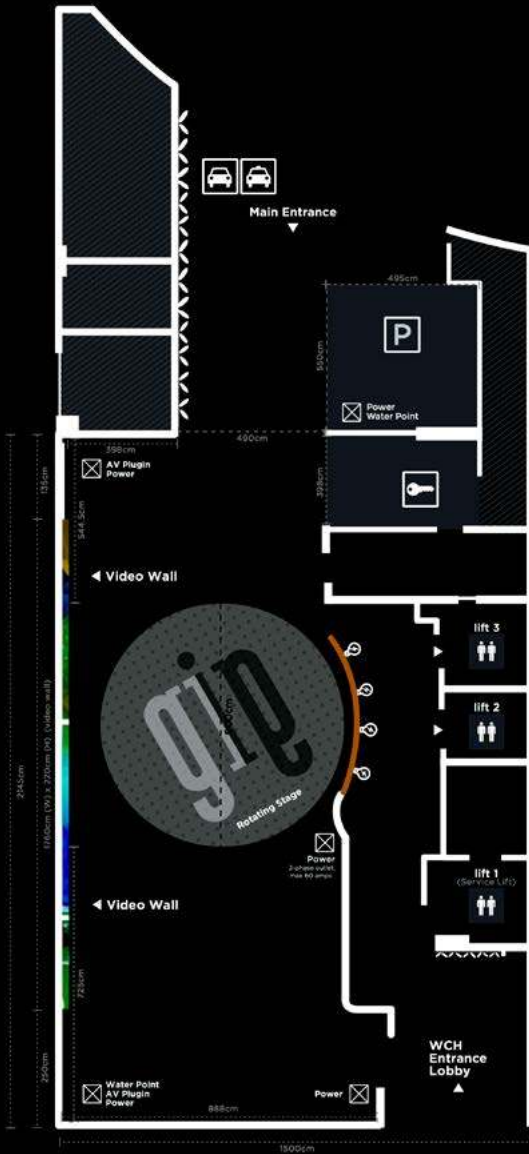

The 375sqm venue is everything and anything you want it to be. Whether your creativity calls for a space with an 'underground' feel, or one that projects mind-blowing visuals on the G.I.G room's 1800x200cm projection wall, the space is sure to make your next event stand out in one of the most hip and upcoming destinations in Hong Kong.

URBAN ARTISTIC HANGOUT,
PERFECT FOR PARTIES
AND EXHIBITIONS

DIMENSION

188m² / 2032ft²

CAPACITY

STANDING **200pax** freestanding

FEATURING

- State-of-the-art AV System with 7.1 surround sound
- Stunning 10 meter video projection wall (can be extended to 18 meters, please enquire further)
- Turntable rotating stage
- AC Proof staging curtains
- Convenient 3.5m road level access
- Full service bar & catering
- Ovolo free super speed Wi-Fi

FLOORPLAN G.I.G

DIMENSION
188m² / 2032ft²

CAPACITY
STANDING 200pax freestanding

THE PERFECT SPACE FOR ...

- Music Concerts
- Fashion Shows
- Product launches
- Art Exhibitions
- Photo & Video shoots
- Film Screenings
- Aerial performance showcase
- Holiday/ After parties
- Conferences & Seminars
- Health & Wellness Events
- Award Cereminues