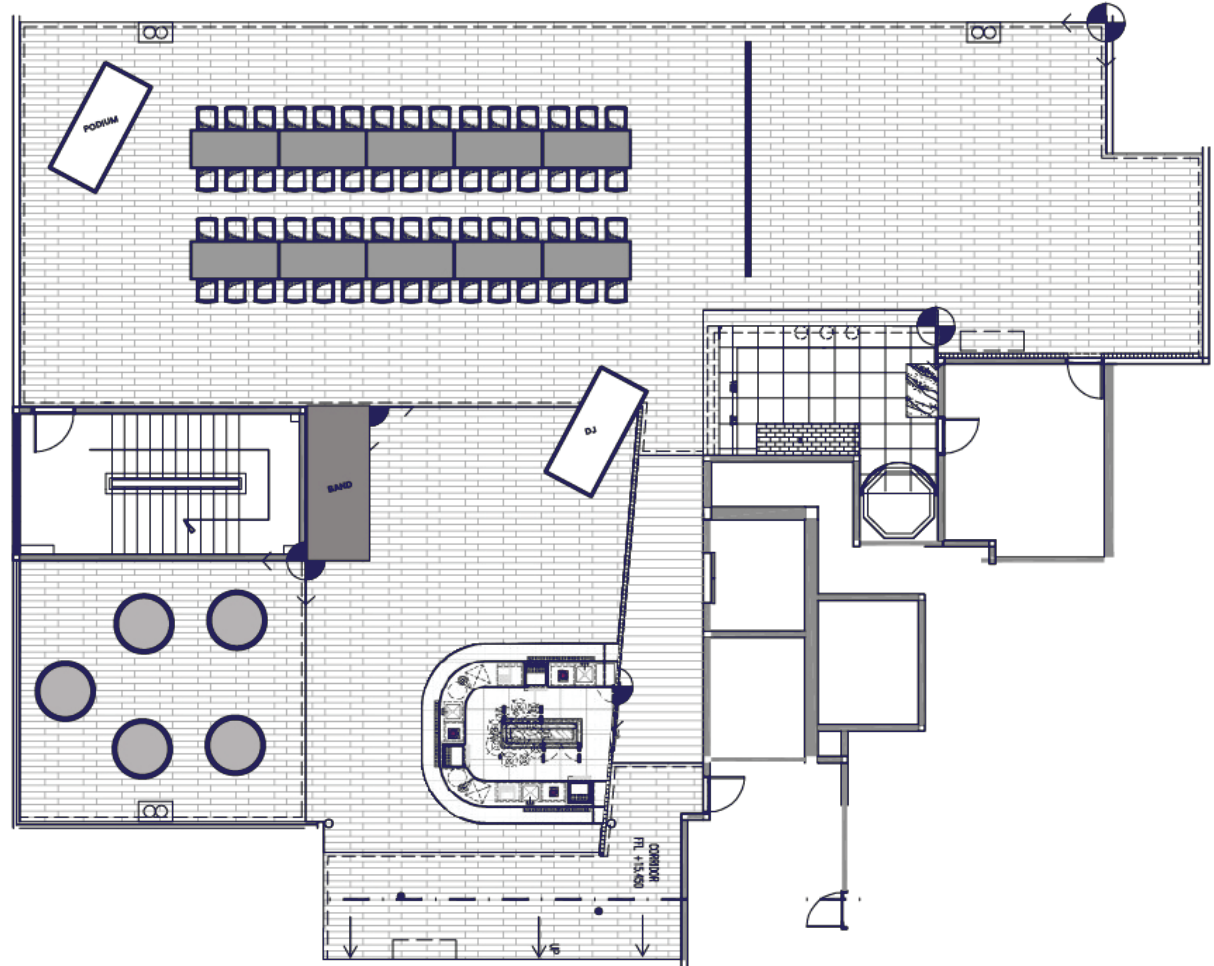

KUTA SOCIAL CLUB

ROOFTOP

Capacity

Reception 60 persons
Max 180 persons

Perfect Space for

- Welcome Dinner
- Reception Dinner
- Wedding Ceremony
- Bridal Shower
- Engagement Party

KUTA SOCIAL CLUB

ROOFTOP

Capacity

Reception 30 persons
Max 180 persons

Perfect Space for

- Welcome Dinner
- Reception Dinner
- Wedding Ceremony
- Bridal Shower
- Engagement Party