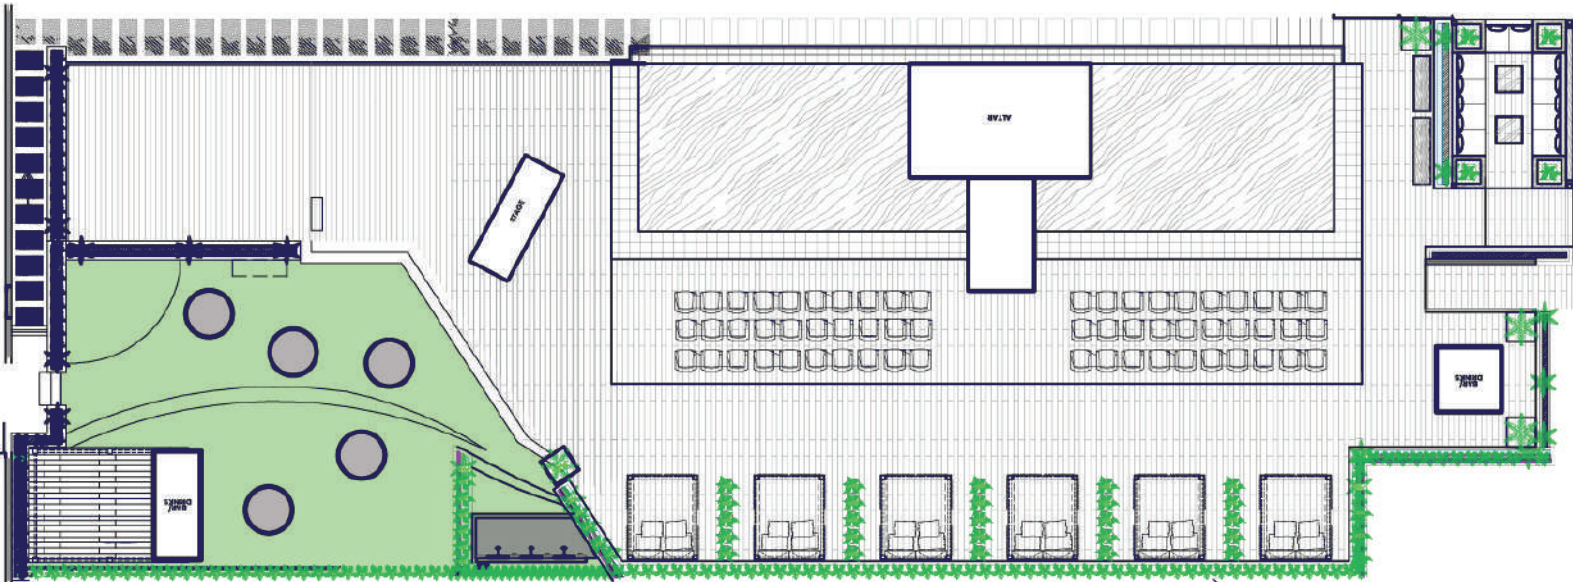

KUTA SOCIAL CLUB

CEREMONY WITH FLOATING STAGE

Perfect Space for

- Welcome Dinner
- Reception Dinner
- Wedding Ceremony
- Bridal Shower
- Engagement Party

Capacity

Ceremony 60 persons
Max 180 persons

KUTA SOCIAL CLUB

CEREMONY WITH FLOATING STAGE

Perfect Space for

- Welcome Dinner
- Reception Dinner
- Wedding Ceremony
- Bridal Shower
- Engagement Party

Capacity

Ceremony 30 persons
Max 180 persons